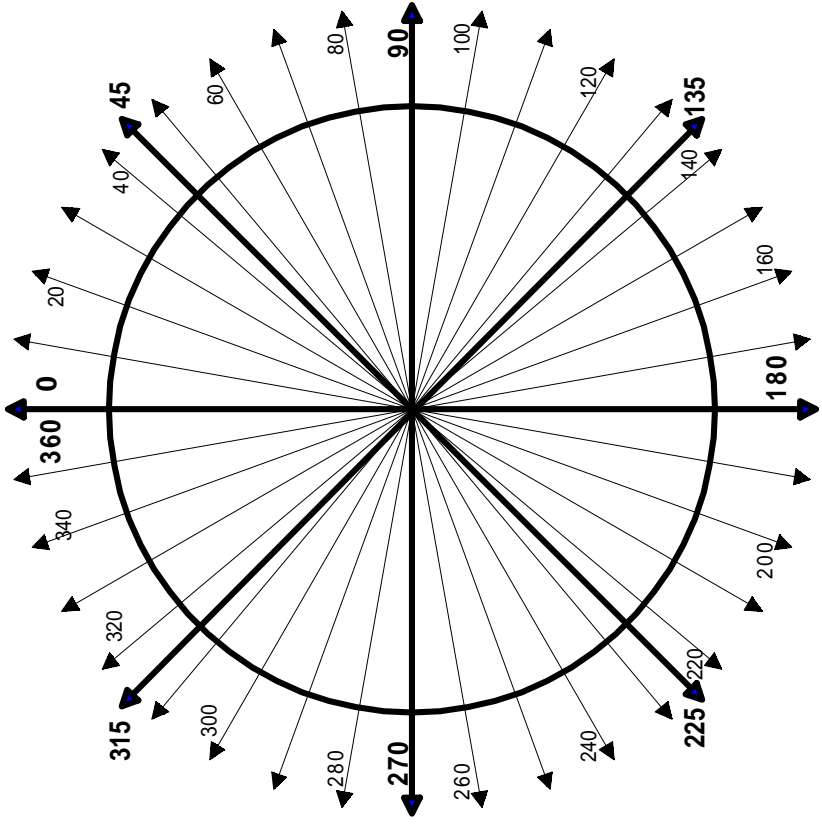

Peoria Airport Information										
Tail:	Departure:	Approach:								
Date:	Hobbs Start:	Hobbs Start:								
Time:	Hobbs End:	Hobbs End:								
ATIS Code										
Winds	@	/	G	@	/	G				
Visibility										
Sky Ceiling	Fw St Bn Ovr	Fw St Bn Ovr	°C	°C	Fw St Bn Ovr	°C				
Temp/Dew Point	°C	°C	°C	°C						
Altimeter										
Active Runway(s)										
Arrivals/Departures										
Destination										
Rqstd Hdg/Alt.	°	Ft	°	Ft						
Gnd Ctrl VFR Alt.	Ft									
Departure Freq.										
Xpndr Squawk										
Runway/Taxiway										
Tower Heading	R / L / Runway:	°	R / L / Runway:	°						
Frequencies										
ATIS	126.1									
CLN Divvy	GND	121.85	121.6							
Twr/CTAF	DPT	119.1	125.8							
N Appr	S Appr	125.8	119.95							
AWOS	ASOS	NA	697-3611							
FSS RCO	Freq.	IKK	122.35							
VOR	NDB	115.2	356							
Unicom	Emergency	122.95	121.5							

Notes: _____
_____
_____
_____

Airport/Runways: _____
Wind/Crosswind: _____
Notes: _____
_____
_____
_____
_____
_____
_____